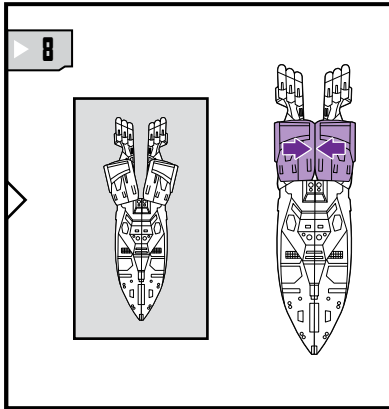

TRANSFORMERS

REVENGE OF THE FALLEN™

AGES 5+

94044/83974 Asst.

NOTE: Some parts are made to detach if excessive force is applied and are designed to be reattached if separation occurs. Adult supervision may be necessary for younger children.

TRANSFORMERS.COM

CHANGING TO BATTLE MODE

REVERSE ORDER OF INSTRUCTIONS TO CONVERT BACK TO ROBOT.

CHANGING TO VEHICLE

REVERSE ORDER OF INSTRUCTIONS TO CONVERT BACK TO ROBOT.