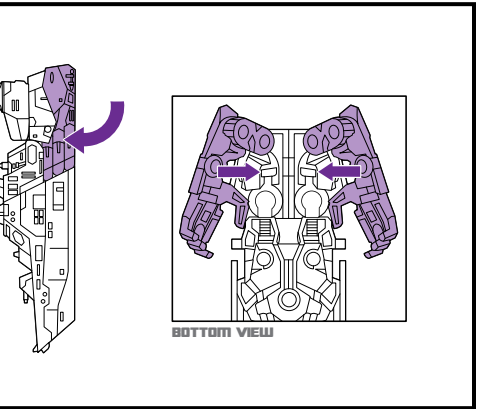

CHANGING TO VEHICLE

REVERSE ORDER OF INSTRUCTIONS TO CONVERT BACK TO ROBOT.