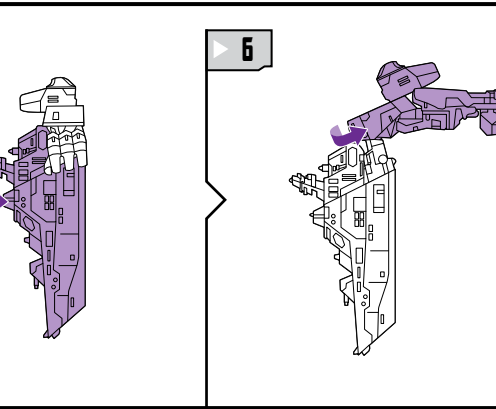

TRANSFORMERS

REVENGE OF THE FALLEN™

AGES 5+

94044/83974 Asst.

NOTE: Some parts are made to detach if excessive force is applied and are designed to be reattached if separation occurs. Adult supervision may be necessary for younger children.

TRANSFORMERS.COM

CHANGING TO BATTLE MODE

REVERSE ORDER OF INSTRUCTIONS TO CONVERT BACK TO ROBOT.

CHANGING TO VEHICLE

REVERSE ORDER OF INSTRUCTIONS TO CONVERT BACK TO ROBOT.