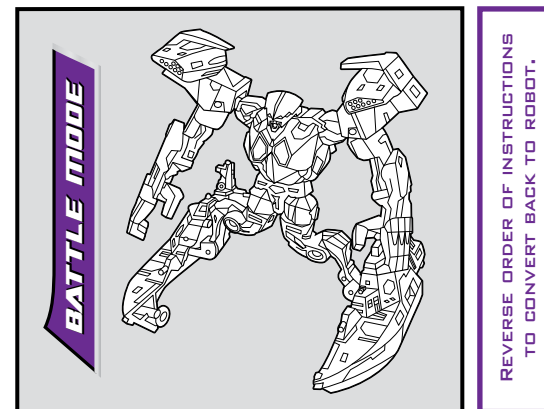

TRANSFORMERS

REVENGE OF THE FALLEN™

AGES 5+

94044/83974 Asst.

NOTE: Some parts are made to detach if excessive force is applied and are designed to be reattached if separation occurs. Adult supervision may be necessary for younger children.

TRANSFORMERS.COM

CHANGING TO BATTLE MODE

REVERSE ORDER OF INSTRUCTIONS TO CONVERT BACK TO ROBOT.

CHANGING TO VEHICLE

REVERSE ORDER OF INSTRUCTIONS TO CONVERT BACK TO ROBOT.