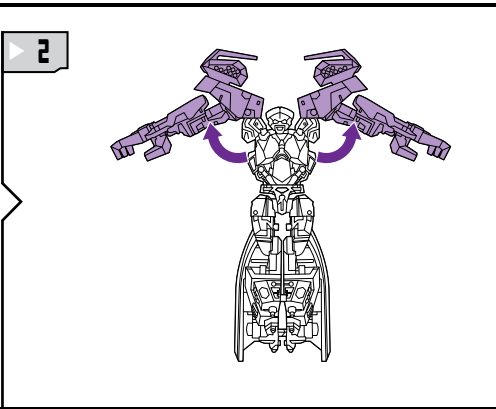

TRANSFORMERS

REVENGE OF THE FALLEN™

AGES 5+

94044/83974 Asst.

NOTE: Some parts are made to detach if excessive force is applied and are designed to be reattached if separation occurs. Adult supervision may be necessary for younger children.

TRANSFORMERS.COM

CHANGING TO BATTLE MODE

REVERSE ORDER OF INSTRUCTIONS TO CONVERT BACK TO ROBOT.

CHANGING TO VEHICLE

REVERSE ORDER OF INSTRUCTIONS TO CONVERT BACK TO ROBOT.