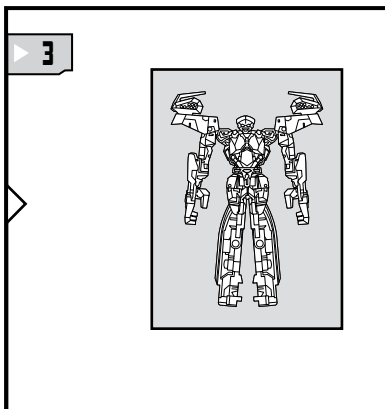

TRANSFORMERS

REVENGE OF THE FALLEN™

AGES 5+

94044/83974 Asst.

NOTE: Some parts are made to detach if excessive force is applied and are designed to be reattached if separation occurs. Adult supervision may be necessary for younger children.

TRANSFORMERS.COM

CHANGING TO BATTLE MODE

REVERSE ORDER OF INSTRUCTIONS TO CONVERT BACK TO ROBOT.

CHANGING TO VEHICLE

REVERSE ORDER OF INSTRUCTIONS TO CONVERT BACK TO ROBOT.