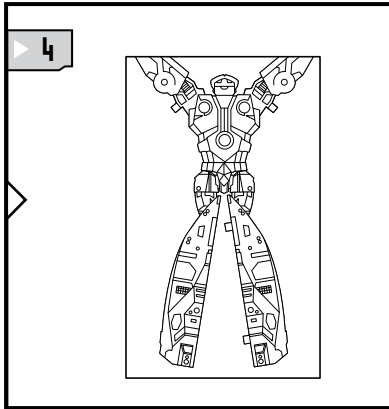

TRANSFORMERS

REVENGE OF THE FALLEN™

AGES 5+

94044/83974 Asst.

NOTE: Some parts are made to detach if excessive force is applied and are designed to be reattached if separation occurs. Adult supervision may be necessary for younger children.

TRANSFORMERS.COM

CHANGING TO BATTLE MODE

REVERSE ORDER OF INSTRUCTIONS TO CONVERT BACK TO ROBOT.

CHANGING TO VEHICLE

REVERSE ORDER OF INSTRUCTIONS TO CONVERT BACK TO ROBOT.