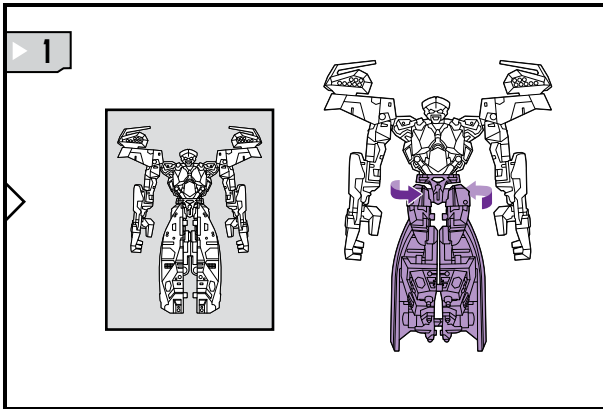

TRANSFORMERS

REVENGE OF THE FALLEN™

AGES 5+

94044/83974 Asst.

NOTE: Some parts are made to detach if excessive force is applied and are designed to be reattached if separation occurs. Adult supervision may be necessary for younger children.

TRANSFORMERS.COM

CHANGING TO BATTLE MODE

REVERSE ORDER OF INSTRUCTIONS TO CONVERT BACK TO ROBOT.

CHANGING TO VEHICLE

REVERSE ORDER OF INSTRUCTIONS TO CONVERT BACK TO ROBOT.