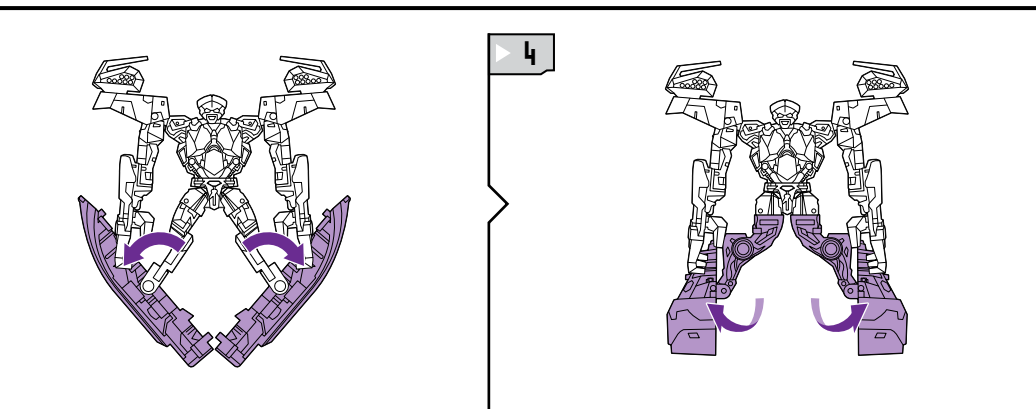

TRANSFORMERS

REVENGE OF THE FALLEN™

AGES 5+

94044/83974 Asst.

NOTE: Some parts are made to detach if excessive force is applied and are designed to be reattached if separation occurs. Adult supervision may be necessary for younger children.

TRANSFORMERS.COM

CHANGING TO BATTLE MODE

REVERSE ORDER OF INSTRUCTIONS TO CONVERT BACK TO ROBOT.

CHANGING TO VEHICLE

REVERSE ORDER OF INSTRUCTIONS TO CONVERT BACK TO ROBOT.